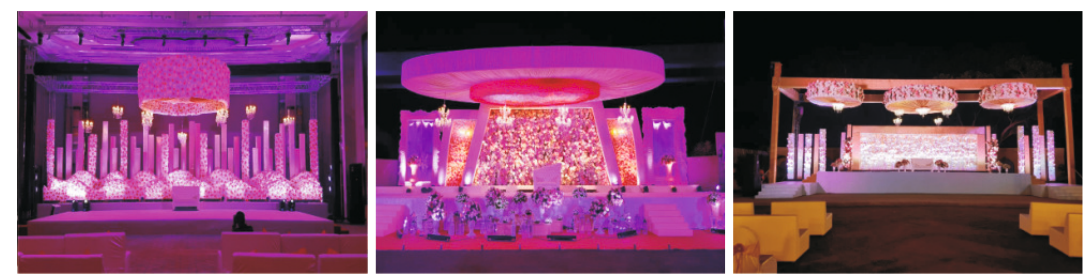

STRIKER BATTEN 3W

- www.lbtpro.com / info@lbtpro.com
- LED Qty : 72 x 3w
 - Optics : 30°
 - IP20

MOST DURABLE
LED WALL WASHER

Specifications

Model	3W x 72 LEDS
Max. Flux	9000lm
Peak Intensity	34200cd
LED Qty	18 x Red, 18 x Green, 18 x Blue, 18 x White
Drive Current	950mA
Color Range	50.1 million additive RGB colors with full saturation control and amber depth control
Max Power	261W
Control Personality	TOUR/BLOCK1/BLOCK2/ARC1/AR1+D/ARC2/AR2+D/AR2+S/HSV/UNO 9CHS,9CHS,15CHS13CHS,4CHS,5CHS,6CHS,7CHS,3CHS,1CHS
Optics	30° (15°, 25x6° Optional)
Dimensions	990X156X75mm
Weight	10Kg
Housing	Extruded aluminium
Color	Black
Environment	Dry Location