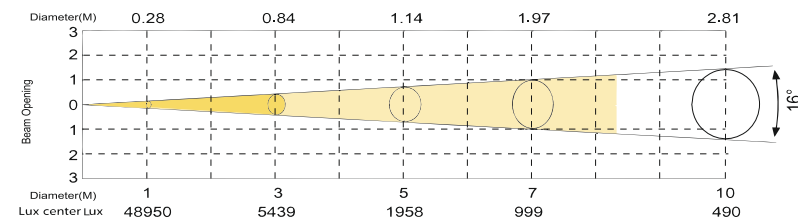

ILLUMINANCE AT DISTANCE

Dimensions