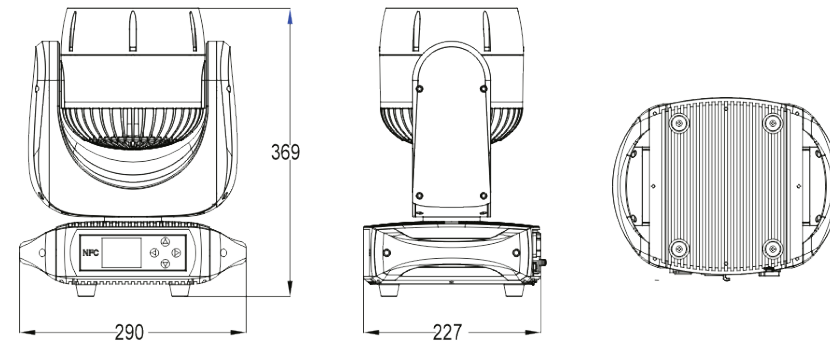

Product Parameters

Optical system		Appearance		Electrical Specs	
Light source	7*40W RGBL	Size	290X227X369mm	Voltage	100-240VAC, 50/60Hz
Beam angle	3.5-35°	Weight	9.8KG	Max. Power	320W
Field angle	5-50°	Casing	Flame-retardant plastic, die-casting aluminum	Power Connection	power in and out
LED Ring	RGB Ring	Color	Black	Signal socker	3pin or 5pin in and out

Work Environment

Ambient Temp	-20-45 °C
IP Rated	IP65

Dimensions

Illuminance at Distance