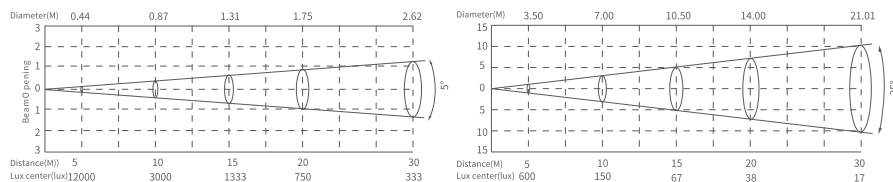

SCALE

TECHNICAL PARAMETER

MAX. POWER
400W

LIGHT SOURCE
7X40W(RGBW,RGBA optional)/60W(RGBW)

ANGLE
5°-35°

DISPLAY
On board Control, 0-25Hz Strobe

PAN/TILT ROTATION
540°/270°(8-16bit)

CON PERSONALITY
SSP/25CHS、TOUR/30CHS、TR16/33CHS、
CMY/31CHS、HSIC/27CHS、PIXEL/52CHS

LED GROUP

Can present the rainbow effect

UNIQUE EFFECT

Magic kaleidoscope

DIMENSIONS (L*W*H)

416x356x670mm

PHOTOMETRIC DATA

SPECIFICATIONS