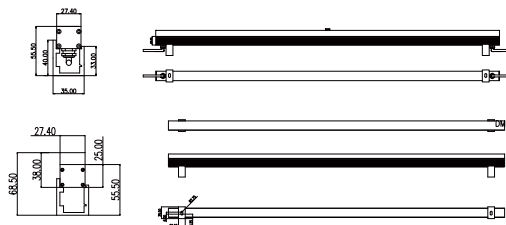

## PHYSICAL

Housing Material Aluminium  
Finish Black/White/Silver  
Lens Clear  
Mounting Options Surface mount  
Luminaire Connection 4PIN cable with screw lock connector for DC and DMX

## DIMENSION