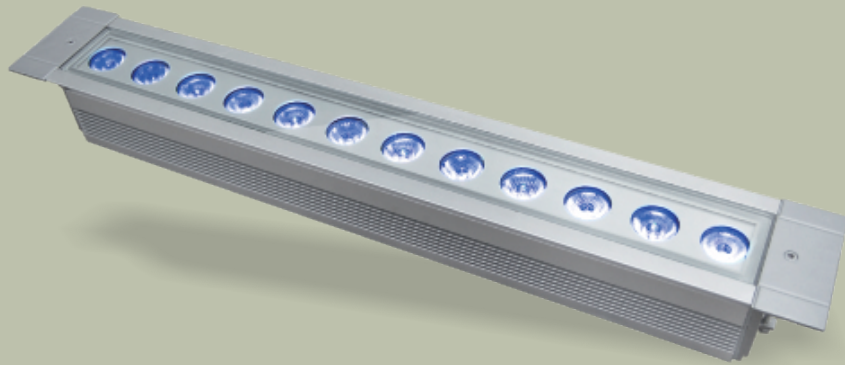

FLUX L 43W - INGROUND LIGHTING (Pro Series)

TECHNICAL DATA

PRODUCT	Max.Power	Lumen	Peak Intensity	LED Qty	Optics	Controllable sections
FLUX L 43W	43W	1500lm	14000cd (16°)	12xMultichip RGBW	16°	2