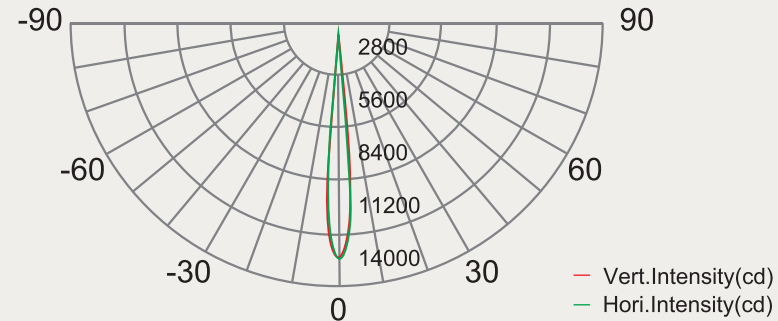

PHOTOMETRIC DATA