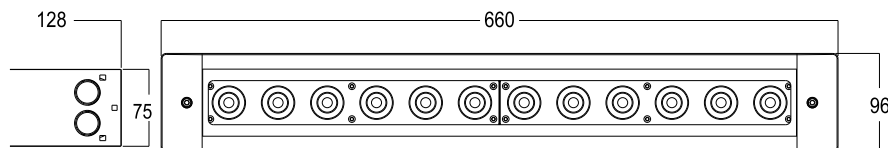

DIMENSIONS