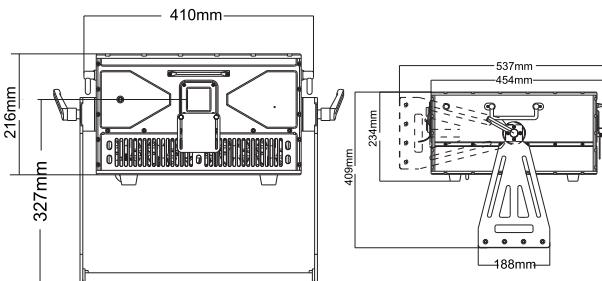

WATERPROOF LASERS (Pro Series)

OUTDOOR WATERPROOF RGB ROTATION LASER 40W/30W/20W

The new D8 is equipped with the most cost-effective 30W, 20W full-color power file configuration. It can meet the needs of many occasions and it can also have a very practical IP65 protection level, perfect for water shows, buildings, mountains, northern lights and even outdoor stage performances, etc. The laser adopts the intelligent temperature control system independently developed by our company to ensure the normal use under the environment of -20~40°C.

Model	Description	Configuration
ANILAZO-IP40	40W RGB outdoor laser	R635-12W/G525-12W/B455-18W
ANILAZO-IP30	30W RGB outdoor laser	R635-8W/G525-10W/B455-12W
ANILAZO-IP20	20W RGB outdoor laser	R635-5W/G525-6W/B455-9W
ANILAZO-IPG20	20W Green outdoor laser	G525-10W

PRODUCT PARAMETERS

- Rated voltage: AC100~240V 50/60Hz
- Power consumption: ≤800W
- Scanner: 40kpps landmark scanner scan angle: max±30°; Input signal:±5V; Linearity distortion<2%)
- Modulation: analog
- Beam diameter and divergence: 9*6.5mm; 1.2mrad
- Control mode: automatic/ ILDA/DMX512(27/52CH)
- Control Interface: Waterproof DMX512 interface, waterproof ILDA interface
- IP rate: IP65 (outdoor)
- Application: cityscape, architectural landmark, laser show, advertising etc.
- Size: 55*53.5*54cm
- N.W./G.W.: 34kg/55kg