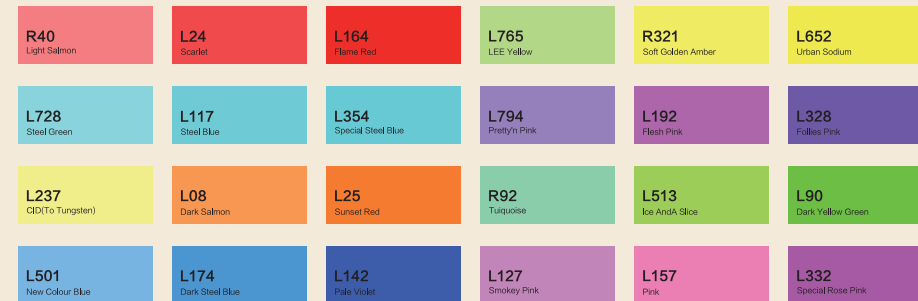

VOXI 200 CPT

The VOXI 200 CPT floodlight, with its excellent performance and outstanding quality, specially customized RGLB 4-in-1 light source LED chip can achieve uniform light mixing within the lens, the flexible choice of three fixture's angles of 12°. 30°. 45°. 60°. 12*50°. 15*50°. , as well as 24-bit dimming technology, have enabled it can be suitable for building façade, landscape, parks, trees, which can easily handle different kinds of projects.

TECHNICAL PARAMETER

MULTIPLE COLOR

PRODUCT NAME	MAX. POWER	LUMEN	Lm / W	IM/KG (RGLB)	OPTICS
VOXI 200 CPT (RGLB)	200W	12994lm	64.54	1486	6°, 10°, 15°, 20°, 30°, 36°
3200K	200W	10596lm	72.65	-	6°, 10°, 15°, 20°, 30°, 36°
6500K	200W	10544lm	68.40	-	6°, 10°, 15°, 20°, 30°, 36°

CHANNEL MODE

Dynamic Color and DMX channel mode: SOLID, ARC1, ARC1+D, ARC2, ARC2+D, ARC FULL, SPECIAL2.

COLOR TEMPERATURE SEGMENT

24 COLOR CARD

PHOTOMETRIC DATA

SPECIFICATIONS

OPTIONAL ACCESSORIES