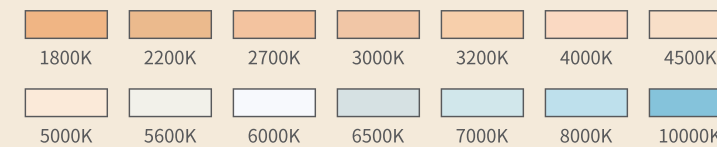

VOXI 200 CPT

The VOXI 200 CPT floodlight, with its excellent performance and outstanding quality, specially customized RGLB 4-in-1 light source LED chip can achieve uniform light mixing within the lens, the flexible choice of three fixture's angles of 12°. 30°. 45°. 60°. 12*50°. 15*50°. , as well as 24-bit dimming technology, have enabled it can be suitable for building façade, landscape, parks, trees, which can easily handle different kinds of projects.

TECHNICAL PARAMETER

MULTIPLE COLOR

PRODUCT NAME	MAX. POWER	LUMEN	Lm / W	IM/KG (RGLB)	OPTICS
VOXI 200 CPT (RGLB)	200W	12994lm	64.54	1486	6°, 10°, 15°, 20°, 30°, 36°
3200K	200W	10596lm	72.65	-	6°, 10°, 15°, 20°, 30°, 36°
6500K	200W	10544lm	68.40	-	6°, 10°, 15°, 20°, 30°, 36°

CHANNEL MODE

Dynamic Color and DMX channel mode: SOLID, ARC1, ARC1+D, ARC2, ARC2+D, ARC FULL, SPECIAL2.

COLOR TEMPERATURE SEGMENT

24 COLOR CARD

PHOTOMETRIC DATA

SPECIFICATIONS

OPTIONAL ACCESSORIES