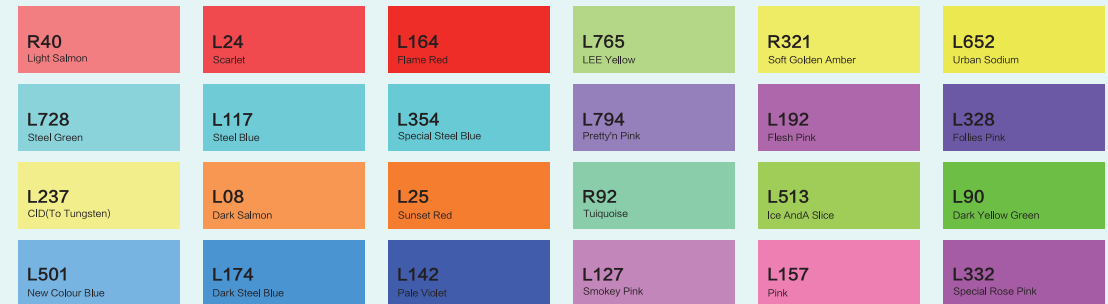

LED QTY

RGBL

OPTICS

Symmetrical :
12° - 25° - 45°

CHANNEL MODE

Dynamic Color and DMX channel mode:
SOLID, ARC1, ARC1+D, ARC2, ARC2+D,
ARC FULL, SPECIAL2.