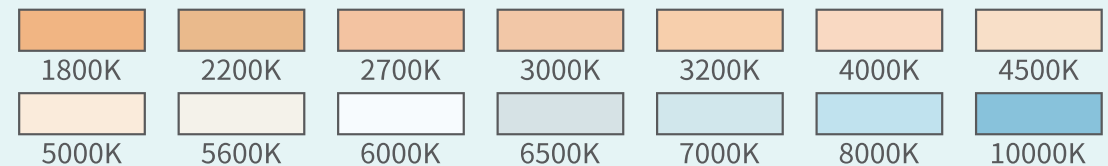

PIXI 480

MULTIPLE COLOR

TECHNICAL PARAMETER

PRODUCT NAME	MAX.POWER	LUMEN	PEAK INTENSITY	LED QTY	OPTICS
PIXI 480	480W	13224lm	625000cd(6°)	Multiple color (RGBL, RGBW)	6°, 10°, 15°, 20°, 30°, 36°

CHANNEL MODE

Multiple Color, Dynamic Color and DMX channel mode:
SOLID, ARC1, ARC1+D, ARC2, ARC2+D, ARC FULL, SPECIAL2.

COLOR CONSISTENCY SYSTEM COLOR TEMPERATURE SEGMENT

24 COLOR CARD