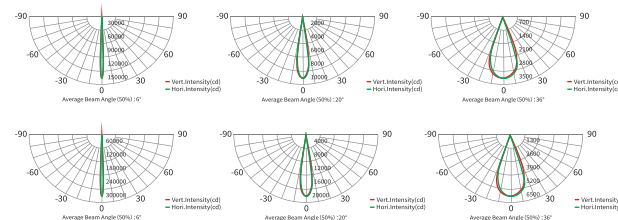

PHOTOMETRIC DATA

OPTIONAL ACCESSORIES

55° Holographic filter (2220000295)	20° Holographic filter (2220000307)	Filter Framers kit (white) (4600000354)
40° Holographic filter (2220000309)	60°10° Holographic filter (2220000344)