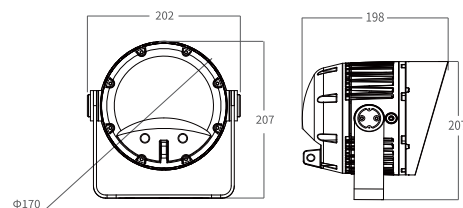

SPECIFICATIONS

AC100~240V 50/60Hz	Power Factor > 0.9	Dimmer 16Bit 0-100%	DMX512	RDM	-20°C~45°C	Die-cast aluminium	KG 4.2kg	CE	IP67
-----------------------	-----------------------	------------------------	--------	-----	------------	--------------------	-------------	----	------

Uniform color mixing with 6 beam angle options and available more width lens optics.

DIMENSIONAL DRAWING

Dimensions (L*W*H) 202x198x207mm

PHOTOMETRIC DATA

OPTIONAL ACCESSORIES

55° Holographic filter (2220000296)	20° Holographic filter (2220000305)	Filter Framer kit (white) (4600000355)
40° Holographic filter (2220000308)	60°10° Holographic filter (2220000343)	