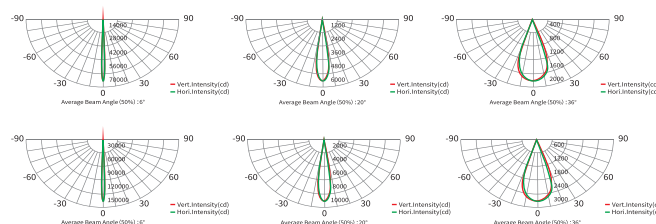

PIXI 60

TECHNICAL PARAMETER

MULTIPLE COLOR

PRODUCT NAME	MAX.POWER	LUMEN	PEAK INTENSITY	LED QTY	OPTICS
PIXI 60	60W	1658lm	65750cd(6°)	Multiple color (RGL, RGBW)	6°, 10°, 15°, 20°, 30°, 36°

CHANNEL MODE

Multiple Color, Dynamic Color and DMX channel mode:
SOLID, ARC1, ARC1+D, ARC2, ARC2+D, ARC FULL, SPECIAL2.

COLOR CONSISTENCY SYSTEM COLOR TEMPERATURE SEGMENT

1800K	2200K	2700K	3000K	3200K	4000K	4500K
5000K	5600K	6000K	6500K	7000K	8000K	10000K

24 COLOR CARD

R40 Light Salmon	L24 Scarlet	L164 Flame Red	L765 LEE Yellow	R321 Soft Golden Amber	L652 Urban Sodium
L728 Steel Green	L117 Steel Blue	L354 Special Steel Blue	L794 Pretty'n Pink	L192 Flesh Pink	L328 Folies Pink
L237 CID(To Tungsten)	L08 Dark Salmon	L25 Sunset Red	R92 Turquoise	L513 Ice AndA Slice	L90 Dark Yellow Green
L501 New Colour Blue	L174 Dark Steel Blue	L142 Pale Violet	L127 Smokey Pink	L157 Pink	L332 Special Rose Pink

PIXI 60 series is designed for superior color mixing and pure white applications.

PIXI 60 Multiple Color is a 20W/LEDs, powerful, middle-size and efficiency led spot light, carry the color consistency system as a good advantage. PIXI 60 Dynamic Color as a single LEDs spot light, equipped with color consistency system and a wide selection of beam angles and is fully IP-rated for permanent outdoor use.

Uniform color mixing with 6 beam angle options and available more width lens optics.

DIMENSIONAL DRAWING

Dimensions (L*W*H) 202x198x207mm

PHOTOMETRIC DATA

OPTIONAL ACCESSORIES

55° Holographic filter (2220000296)	20° Holographic filter (2220000305)	Filter Framer kit (white) (4600000355)
40° Holographic filter (2220000308)	60°10° Holographic filter (2220000343)	