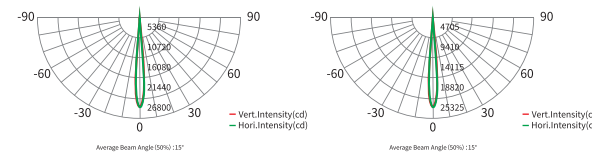

LINEA 120

TECHNICAL PARAMETER

MULTIPLE COLOR

PRODUCT NAME	MAX. POWER	LUMEN	Lm / W	IM/KG (RGLB)	OPTICS
LINEA 120 (RGLB)	120W	7797lm	63.95	1559	LENS OPTICS : 15° AFTER DIFFUSER : 25° , 30° , 60° , 10°60° , 15°30° , 15°40° , 30°15° , 30°60° , 40°15° , 60°10° , 60°30°
3200K	120W	9256lm	76.52	-	
6500K	120W	9276lm	77.2	-	

Applied to indoor and outdoor installation, such as shopping mall, hotel, church, bridge, etc.

DIMENSIONAL DRAWING

Dimensions (L*W*H) 1276x65.9x60.7mm

NECESSARILY ACCESSORIES

PHOTOMETRIC DATA

OPTIONAL ACCESSORIES

8-core extension line (0.5 meters) (1170000878)	20° Thin filter (2220000539)	30° Thin filter (2220000144)
8-core extension line (1.5 meters) (1170000877)	40° Thin filter (2220000145)	60° Thin filter (2220000198)
8-core extension line (3 meters) (1170000876)	1°30' Thin filter (2220000139)	1°40' Thin filter (2220000583)
8-core extension line (5 meters) (1170000875)	1°60' Thin filter (2220000266)	30°1' Thin filter (2220000217)
	30°60' Thin filter (2220000259)	60°30' Thin filter (2220000142)
	40°1' Thin filter (2220000229)	