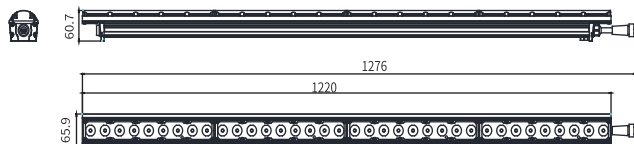

LINEA 120 is a linear flood light, designed to illuminate walls or any type of linear structure, integrated universal power supply and connect via the power and data box, thanks to the seamless connection and can have a good uniform color effect.

Applied to indoor and outdoor installation, such as shopping mall, hotel, church, bridge, etc.

DIMENSIONAL DRAWING

Dimensions (L*W*H) 1276x65.9x60.7mm

NECESSARILY ACCESSORIES

PHOTOMETRIC DATA

OPTIONAL ACCESSORIES