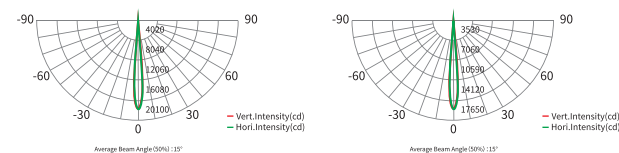

LINEA 90

TECHNICAL PARAMETER

MULTIPLE COLOR

PRODUCT NAME	MAX. POWER	LUMEN	Lm / W	IM/KG (RGLB)	OPTICS
LINEA 90 (RGLB)	90W	6174lm	67.39	1543	LENS OPTICS : 15° AFTER DIFFUSER : 25°、30°、60°、10°60°、15°30°、15°40°、30°15°、30°60°、40°15°、60°10°、60°30°
3200K	90W	7506lm	82.20	-	
6500K	90W	7457lm	82.43	-	

Applied to indoor and outdoor installation, such as shopping mall, hotel, church, bridge, etc.

DIMENSIONAL DRAWING

NECESSARILY ACCESSORIES

PHOTOMETRIC DATA

OPTIONAL ACCESSORIES

8-core extension line (0.5 meters) (1170000878)	20° Thin filter (2220000539)	30° Thin filter (2220000144)
8-core extension line (1.5 meters) (1170000877)	40° Thin filter (2220000145)	60° Thin filter (2220000198)
8-core extension line (3 meters) (1170000876)	1°30' Thin filter (2220000139)	1°40' Thin filter (2220000583)
8-core extension line (5 meters) (1170000875)	1°60' Thin filter (2220000266)	30°1' Thin filter (2220000217)
	30°60' Thin filter (2220000259)	60°30' Thin filter (2220000142)
	40°1' Thin filter (2220000229)	