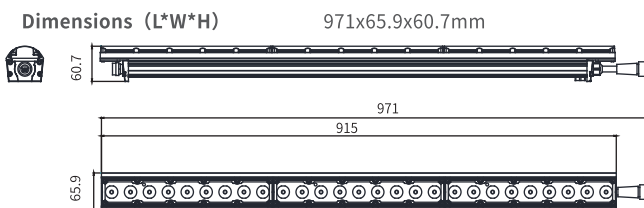

LINEA 90

TECHNICAL PARAMETER

MULTIPLE COLOR

PRODUCT NAME	MAX. POWER	LUMEN	Lm / W	IM/KG (RGLB)	OPTICS
LINEA 90 (RGLB)	90W	6174lm	67.39	1543	LENS OPTICS : 15° AFTER DIFFUSER : 25°、30°、60°、10°60°、15°30°、15°40°、30°15°、30°60°、40°15°、60°10°、60°30°
3200K	90W	7506lm	82.20	-	
6500K	90W	7457lm	82.43	-	

SPECIFICATIONS

AC100~240V 50/60Hz	Power Factor >0.9	Dimmer 16Bit 0-100%	DMX512	RDM	-20°C~45°C	Die-cast aluminium	KG 3.2kg	CE	IP67
-----------------------	----------------------	------------------------	--------	-----	------------	--------------------	-------------	----	------

Applied to indoor and outdoor installation, such as shopping mall, hotel, church, bridge, etc.

DIMENSIONAL DRAWING

NECESSARILY ACCESSORIES

PHOTOMETRIC DATA

OPTIONAL ACCESSORIES

8-core extension line (0.5 meters) (1170000878)	20° Thin filter (2220000539)	30° Thin filter (2220000144)
8-core extension line (1.5 meters) (1170000877)	40° Thin filter (2220000145)	60° Thin filter (2220000198)
8-core extension line (3 meters) (1170000876)	1°30' Thin filter (2220000139)	1°40' Thin filter (2220000583)
8-core extension line (5 meters) (1170000875)	1°60' Thin filter (2220000266)	30°1' Thin filter (2220000217)
	30°60' Thin filter (2220000259)	60°30' Thin filter (2220000142)
	40°1' Thin filter (2220000229)	