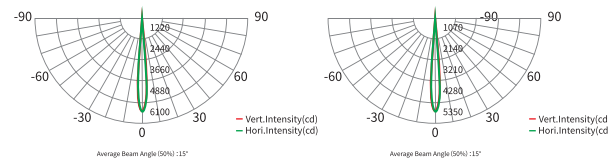

PHOTOMETRIC DATA

OPTIONAL ACCESSORIES

8-core extension line (0.5 meters) (1170000878)	20° Thin filter (2220000539)	30° Thin filter (2220000144)
8-core extension line (1.5 meters) (1170000877)	40° Thin filter (2220000145)	60° Thin filter (2220000198)
8-core extension line (3 meters) (1170000876)	1°30° Thin filter (2220000139)	1°40° Thin filter (2220000583)
8-core extension line (5 meters) (1170000875)	1°60° Thin filter (2220000266)	30°1° Thin filter (2220000217)
	30°60° Thin filter (2220000259)	60°30° Thin filter (2220000142)
	40°1° Thin filter (2220000229)