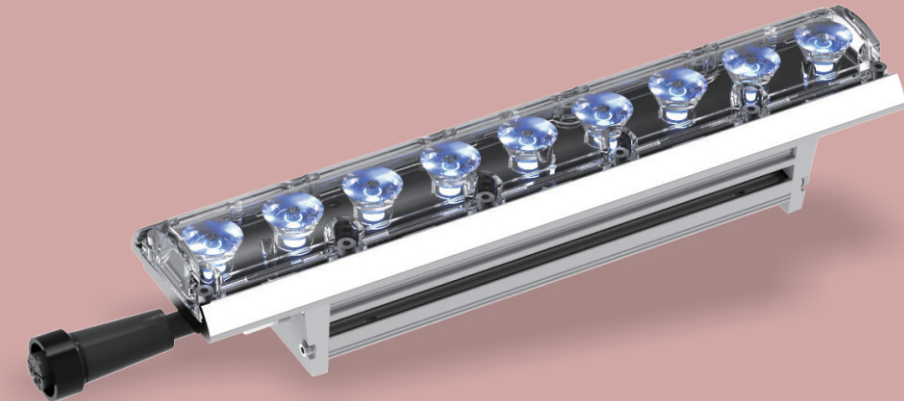

LINEA 30

TECHNICAL PARAMETER

MULTIPLE COLOR

PRODUCT NAME	MAX. POWER	LUMEN	Lm / W	IM/KG (RGLB)	OPTICS
LINEA 30 (RGLB)	30W	1725lm	56.87	1150	LENS OPTICS : 15° AFTER DIFFUSER : 25° , 30° , 60° , 10°60° , 15°30° , 15°40° , 30°15° , 30°60° , 40°15° , 60°10° , 60°30°
3200K	30W	2128lm	70.67	-	
6500K	30W	2060lm	69.50	-	

CHANNEL MODE

Multiple Color and DMX channel mode: SOLID, ARC2, ARC2+D, ARC FULL, SPECIAL2.

COLOR CONSISTENCY SYSTEM COLOR TEMPERATURE SEGMENT

1800K	2200K	2700K	3000K	3200K	4000K	4500K
5000K	5600K	6000K	6500K	7000K	8000K	10000K

24 COLOR CARD

SPECIFICATIONS

--	--	--	--	--	--	--	--	--	--

LINEA 30 is a linear flood light, designed to illuminate walls or any type of linear structure, integrated universal power supply and connect via the power and data box, thanks to the seamless connection and can have a good uniform color effect.

Applied to indoor and outdoor installation, such as shopping mall, hotel, church, bridge, etc.

DIMENSIONAL DRAWING

Dimensions (L*W*H) 354.3x65.9x60.7mm

NECESSARILY ACCESSORIES

Data & Power Box (LBT710)
End Termination Cap (Female) (118000657)