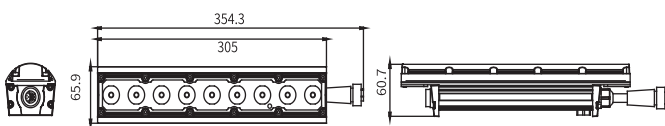

LINEA 30

TECHNICAL PARAMETER

MULTIPLE COLOR

PRODUCT NAME	MAX. POWER	LUMEN	Lm / W	IM/KG (RGLB)	OPTICS
LINEA 30 (RGLB)	30W	1725lm	56.87	1150	LENS OPTICS : 15° AFTER DIFFUSER : 25° , 30° , 60° , 10°60° , 15°30° , 15°40° , 30°15° , 30°60° , 40°15° , 60°10° , 60°30°
3200K	30W	2128lm	70.67	-	
6500K	30W	2060lm	69.50	-	

24 COLOR CARD

SPECIFICATIONS

--	--	--	--	--	--	--	--	--	--

LINEA 30 is a linear flood light, designed to illuminate walls or any type of linear structure, integrated universal power supply and connect via the power and data box, thanks to the seamless connection and can have a good uniform color effect.

Applied to indoor and outdoor installation, such as shopping mall, hotel, church, bridge, etc.

DIMENSIONAL DRAWING

Dimensions (L*W*H) 354.3x65.9x60.7mm

NECESSARILY ACCESSORIES

Data & Power Box (LBT710)
End Termination Cap (Female) (118000657)