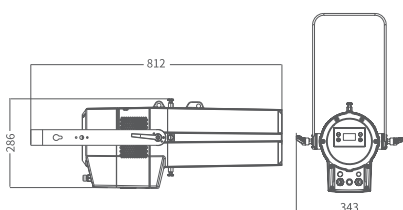

TYPHOON SGP-XS

TYPHOON SGP-XS is an innovative water-proof lighting Fixture with a precise framing system, rich in multi-in-one color light type, and uniform light mixing. The colour is changeable. Color temperature is 2700k-8000k precise adjustable. It is equipped with a high-quality optical system, uniform spot and sharp imaging. With manual zoom, the focusing system is 20° to 40° and the angle positioning is accurate. The flexible and integrated framing system cuts the light to frame some shapes to achieve the precise carving of the illuminated object. The framing belt can be manually Jam-Fixed, which can keep the farming shape unchanged for a long time. The dramatic dimming effect meets the strict demand for professional lighting. It contains a rotating disk, which can project abundant of Customised and Inbuilt LOGO. The Ingress Protection is IP65 Rated. This product is designed for Heritage buildings, sculptures, live performances, cultural and tourism markets, theme parks and other places.

TECHNICAL PARAMETER

Max. Power	250W
Light source	250W (RGBAL module)
Angle	20°-40°(Manual zoom)
Display	On board Control,0-25Hz Strobe
Channel	HISC(7CHS), SIMPLE(8CHS),COLOR MODE 8BIT(10CHS),COLOR MODE 16BIT(16CHS)
Rotating Gobo	1 Bi-directional rotation (optional)
Shutter	4 shutter blades with position and angle adjustment ; Can frame different shape and graphic effect.
Focus	Portable manual zoom function
Dimensions (L*W*H)	812x343x286mm

LIGHT SOURCE

DIMENSIONAL DRAWING

SPECIFICATIONS

- AC100~240V
50/60Hz
- Dimmer 16Bit
0-100%
- DMX512
- RDM
- W-DMX
(optional)
- Direct Convection
- IP66
- 20°C~45°C
- Die-cast
aluminium
- KG
16kg
- CE

ILLUMINANCE AT DISTANCE