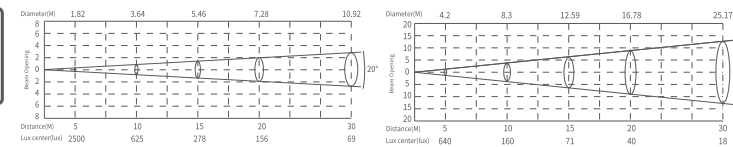

TECHNICAL PARAMETER

Max. Power	250W
Light source	250W (RGBAL module)
Angle	20°-40°(Manual zoom)
Display	On board Control,0-25Hz Strobe
Channel	HISC(7CHS), SIMPLE(8CHS),COLOR MODE 8BIT(10CHS),COLOR MODE 16BIT(16CHS)
Rotating Gobo	1 Bi-directional rotation (optional)
Shutter	4 shutter blades with position and angle adjustment ; Can frame different shape and graphic effect.
Focus	Portable manual zoom function
Dimensions (L*W*H)	812x343x286mm

LIGHT SOURCE

DIMENSIONAL DRAWING

SPECIFICATIONS

- AC100~240V
50/60Hz
- Dimmer 16Bit
0-100%
- DMX512
- RDM
- W-DMX
(optional)
- Direct Convection
- IP66
- 20°C~45°C
- Die-cast
aluminium
- KG
16kg
- CE

ILLUMINANCE AT DISTANCE