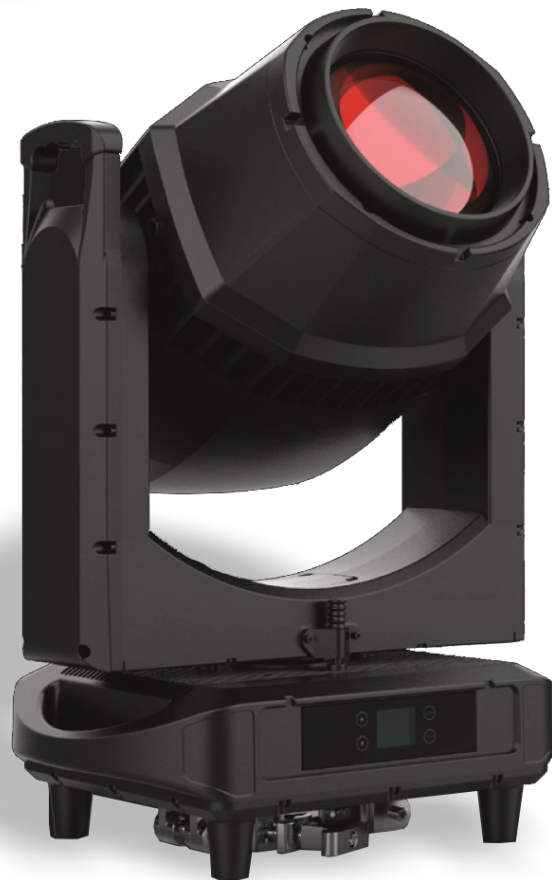

IP66 420W Beam

www.lbtpro.com / info@lbtpro.com

- OSRAM SIRIUS HRI 420W
- Life : 2000H
- 1.5° - 2° Beam Angle
- 7 Colour Rainbow

NEW

Technical Parameter

Voltage: AC100~240v, 50/60Hz
 Source: OSRAM SIRIUS HRI 420W
 Power consumption: 700W
 CT: 7600K
 Life: 2000H

Movement

Pan movement: 540° (16 bit)
 Tilt movement: 270° (16 bit)
 Advanced motion system:
 auto repositioning, fast,
 quiet and smooth

Colors

1 color wheels with 13 color + white
 bidirectional color rainbow can be created

Features

DMX channels: 16CH/21CH
 prism: 6 Linear prism + 16 facet prism,
 prism can be positioned
 Motorized Focus
 Strobe: variable from 1-25Hz or random
 Dimming: 0-100% linear dimming
 Beam angle: 1.5°-2°

Display

2.8 inch LCD display with English/
 Chinese menu
 Auto lock and flip
 Pan/ Tilt disengage (hold
 MENU and ENTER button)

Software

Upgrades: fast and convenient using
 Remote reset DMX address, fixture reset
 Sound control by DMX