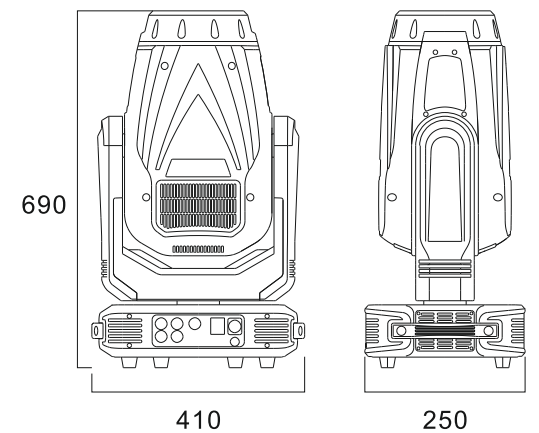

HULK BSW 381W (CMY)

www.lbipro.com / info@lbipro.com

- Lamp OSRAM SIRIUS HRI 381W
- Ideal Cooling Operation,
- Low Noise
- Compact Design
- Light Weight

The HULK BSW 381W (CMY) is a 3 in 1 moving head light. It uses the OSRAM SIRIUS HRI 381W light source, which is a high performance smart pattern beam light; it adopts a high transmittance optical lens, and the beam is thick and strong. Two gobo discs, one of which is interchangeable and rotatable. The diameter of the rotatable gobo is 22mm. The large size LOGO film can engrave complex LOGO, which can be satisfied with the engraving of various complex LOGO; rotating prism disk 1: 8 prism, rotating prism Disk 2: 6 prisms, two disks can be superimposed, zoomable, and a variety of different prism effects can be derived. Products can be used in small and medium-sized performances, conference multi-function halls, entertainment bars, banquet halls, dining bars and other places.

SPECIFICATION :

- Channels mode : 21/25CH;
- Lamp: OSRAM SIRIUS HRI 381W;
- Beam angel : 2~50°;
- Dimmer : 0-100% linear adjustment ;
- Rotation gobo: 9 gobo+ white, changeable;
- Gobo size diameter: 14.9mm, image diameter:13mm;
- 11 colors+white+CMY+CTO
- 8 facet prism+ 6 linear prism, Frost function;
- Fixed gobo : 16 gobo + white.
- Display: 2.8 inch screen display, can reverse 180°;
- USB connector can set dmx address with power and upgrade the software.
- Power: 110-240V,50/60Hz;
- Total power: 470W;
- Pan: 540°; 8Bit/16Bit ;
- Tilt: 270°; 8Bit/16Bit ;
- Product size: 410x250x690 mm;
- Flycase: 930x520x910 mm;
- Carton box: 800x420x500mm;
- N.W: 25KG ;
- G.W: 28 KG(carton box)

Dimensions

Color Wheel(CTO AND CMY OPTIONAL)

Rotation gobo: