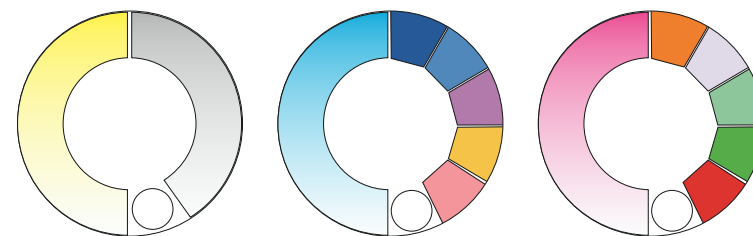

HULK BSW 381W (CMY)

www.lbipro.com / info@lbipro.com

- Lamp OSRAM SIRIUS HRI 381W
- Ideal Cooling Operation,
- Low Noise
- Compact Design
- Light Weight

The HULK BSW 381W (CMY) is a 3 in 1 moving head light. It uses the OSRAM SIRIUS HRI 381W light source, which is a high performance smart pattern beam light; it adopts a high transmittance optical lens, and the beam is thick and strong. Two gobo discs, one of which is interchangeable and rotatable. The diameter of the rotatable gobo is 22mm. The large size LOGO film can engrave complex LOGO, which can be satisfied with the engraving of various complex LOGO; rotating prism disk 1: 8 prism, rotating prism Disk 2: 6 prisms, two disks can be superimposed, zoomable, and a variety of different prism effects can be derived. Products can be used in small and medium-sized performances, conference multi-function halls, entertainment bars, banquet halls, dining bars and other places.

SPECIFICATION :

- Channels mode : 21/25CH;
- Lamp: OSRAM SIRIUS HRI 381W;
- Beam angel : 2~50°;
- Dimmer : 0-100% linear adjustment ;
- Rotation gobo: 9 gobo+ white, changeable;
- Gobo size diameter: 14.9mm, image diameter:13mm;
- 11 colors+white+CMY+CTO
- 8 facet prism+ 6 linear prism, Frost function;
- Fixed gobo : 16 gobo + white.
- Display: 2.8 inch screen display, can reverse 180°;
- USB connector can set dmx address with power and upgrade the software.
- Power: 110-240V,50/60Hz;
- Total power: 470W;
- Pan: 540°; 8Bit/16Bit ;
- Tilt: 270°; 8Bit/16Bit ;
- Product size: 410x250x690 mm;
- Flycase: 930x520x910 mm;
- Carton box: 800x420x500mm;
- N.W: 25KG ;
- G.W: 28 KG(carton box)

Dimensions

Color Wheel(CTO AND CMY OPTIONAL)

Rotation gobo: