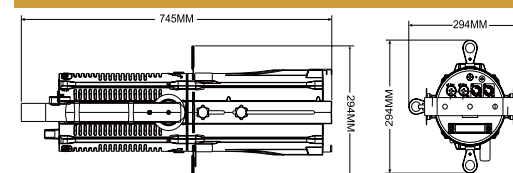

Application:

- Broadcast, HD studio
- Theatre, church
- Fashion show
- Museum
- Exhibition lighting

Technical Data

Power supply:	AC100 - 240V, 50/60Hz	Size:	745 x 294 x 294mm
Light source:	300W COB LED	Package(carton):	790 x 350 x 360mm
Color temperature:	3200K or 5600K	N.W.:	8.7 kg
Zoom range:	18°-38°, 5°-10°, 9°-18° optional	G.W.:	11.5 kg
Color Rendition:	CRI 97, R9≥90, TLCI 98, CQS 94	Accessories(incl.):	Power cable, gel frame, Safety rope
Power connection:	PowerCON in & out	Accessories(opt.):	Gobo holder, Clamp
Signal connection:	3-pin XLR in & out(5-pin opt.), Net in & out(opt.)	GOBOSize:	OD 58mm, image area 50mm
Control channels:	1/2/3	Compliance:	CE
Control mode:	Rotary, DMX, RDM and Art-Net(optional)	Environment:	IP20
Housing:	Color black, engineering plastic		

Photometric

DIMENSIONS

Accessories