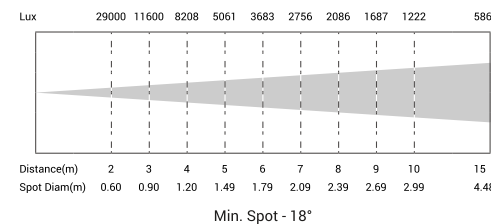

Photometric