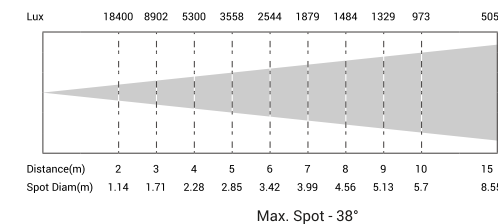

Photometric