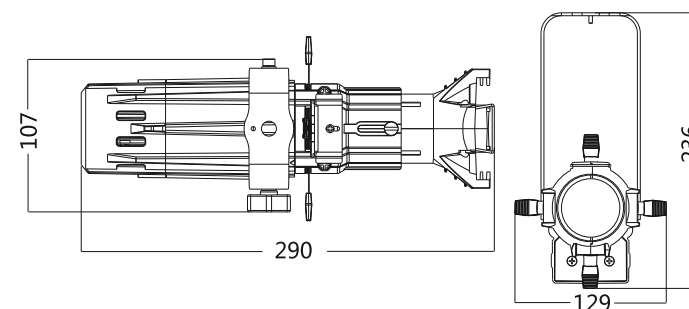

# GLOWSPOT ECLIPSE MINI

- www.lbtpro.com / info@lbtpro.com
- Colour Temperature  
3200K / 5600K
  - 26° Manual Zoom
  - IP20

ECLIPSE MINI using new LED chip technology, three angle choose, projection clear image, show bright and even light, Powerful features is cleverly lightsome and compact fixture. Suitable for Museums, galleries, hotels, shopping malls etc. medium application.

## Specifications

◆ Color Temperature	3200K	5600K
◆ Color Rendering	>90Ra	>90Ra
◆ Optics	26° (19/36 ° / 19°-36° Optional )	26° (19/36 ° / 19°-36° Optional )
◆ Max Power	15W	15W
◆ Driver Current	1A	1A
◆ Mount Features	Portable	Portable
◆ Dimensions	290×107×236mm	290×107×236mm
◆ Weight	1.6kg	1.6kg

## Dimension