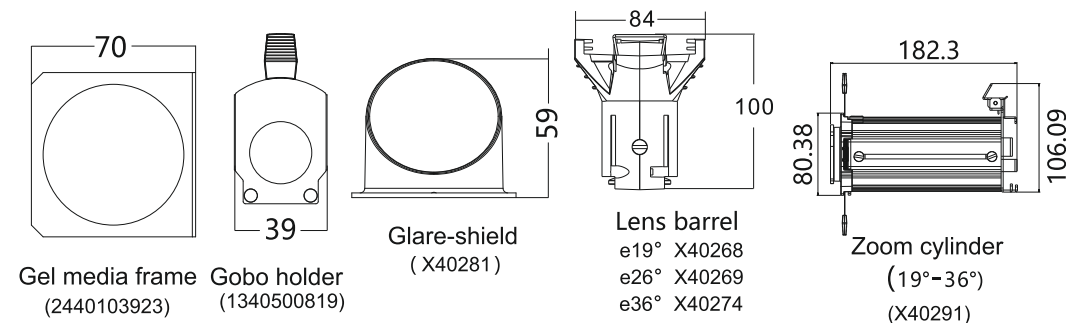

Accessories

AC120V/AC230V Input Voltage	Dimmer 0-10V Dimming pack	0~20Hz Strobe	DMX in/out Power in/out Fixture Connection	0-100% Dimmer	Convection Cooling	CE/CETL Certification	0°~45° Operation Temperature