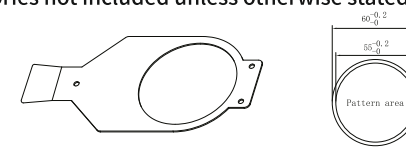

Accessories

(Accessories not included unless otherwise stated)

Gobo holder
(2440010803)