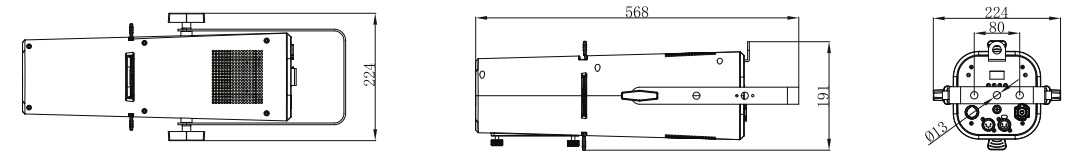

## Product Parameters

| Optical system |                    | Appearance |                              | Electrical Specs |                         |
|----------------|--------------------|------------|------------------------------|------------------|-------------------------|
| Light source   | 150W RGBAL         | Size       | 524x224x172mm                | Voltage          | AC100-240V,50/60Hz      |
| CCT            | 1800K-10000K       | Weight     | 5.6kg                        | Rated Power      | 170W                    |
| Ra             | 93                 | Casing     | Flame-retardant plastic (V0) | Power Connection | power in and out        |
| Angle          | Manual Zoom 25-50° | Color      | Black                        | DMX XLR          | 3pin or 5pin in and out |

## Dimensions