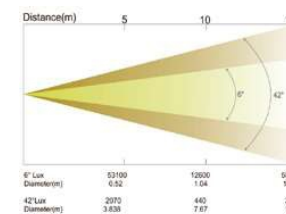

Features

DMX channels: 26/35ch
prism: 1 bidirectional 5-facet rotating prism, prism can be positioned
Focus: 3 color wheel, and with CMY infinite color mixing 5-100% electronic Iris
Shutter: electronic, variable from 1-25Hz or random
Dimming: 0-100% linear dimming
Frost: heavy frost
Zoom: 6°- 48° linear zoom
Protocol: DMX 512, RDM, ArtNet
Animation wheel: special dynamic water effect

Display

15 second standby auto lock
Pan/ Tilt disengage (hold MENU and ENTER button)

Dimensions & Weight

Packing Dimension : 855 X400 X510mm
Net Weight: 29KG
Gross weight: 32KG

Photometrical Data

Rotating Gobo wheel