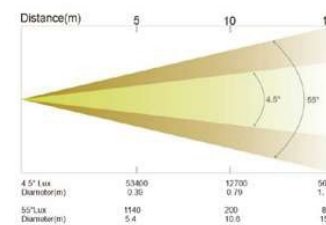

#### Features

DMX channels: 34/54  
 prism:1 bidirectional 5-facet rotating prism ,  
 prism can be positioned  
 Focus: linear focus  
 5-100% electronic Iris  
 Shutter: electronic, variable from  
 1-25Hz or random  
 Dimming: 0-100% linear dimming  
 Frost: light frost, heavy frost  
 Zoom:4.5°- 55°linear zoom  
 Patented framing system:  
 1 set of all directional framing systemwith  
 8 framing blade precise position can be  
 cutting 90° rotation,full field travelwith the  
 ability to create differentshapes.  
 special dynamic flame or water effect  
 flicker free management with quiet mode  
 and high-power mode

### Photometrical Data