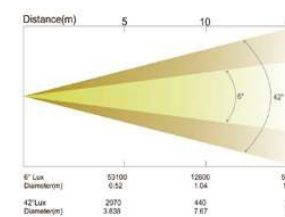

460W LED BSW

www.lbtpro.com / info@lbtpro.com

- 460W White LED
- Life : >30,000H
- CMY Infinite Color
- CTO Linear
- 6° - 48° Zoom Angle
- Light Weight

Technical Parameter

Optics

Source: 460W white LED
Life: > 30,000H

Features

DMX channels: 26/35ch
prism: 1 bidirectional 5-facet rotating prism, prism can be positioned
Focus: 3 color wheel, and with CMY infinite color mixing 5-100% electronic Iris
Shutter: electronic, variable from 1-25Hz or random
Dimming: 0-100% linear dimming
Frost: heavy frost
Zoom: 6°- 48° linear zoom
Protocol: DMX 512, RDM, Artnet
Animation wheel: special dynamic water effect

Display

15 second standby auto lock
Pan/ Tilt disengage (hold MENU and ENTER button)

Dimensions & Weight

Packing Dimension : 855 X400 X510mm
Net Weight: 29KG
Gross weight: 32KG

Photometrical Data

Rotating Gobo wheel