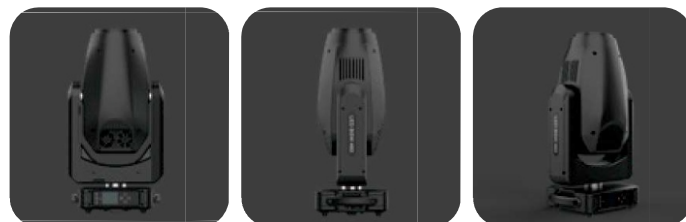

460W LED BSW

www.lbtpro.com / info@lbtpro.com

- 460W White LED
- Life : >30,000H
- CMY Infinite Color
- CTO Linear
- 6° - 48° Zoom Angle
- Light Weight

Technical Parameter

Optics

Source: 460W white LED
Life: > 30,000H

Power

AC100-240V 50/60Hz
Switch power supply
Input power: 550w

Movement

Pan movement: 540°/630° optional (16 bit)
Tilt movement: 270° (16 bit)
Advanced motion system: auto repositioning, fast, quiet and smooth

Features

DMX channels: 26/35ch
prism: 1 bidirectional 5-facet rotating prism, prism can be positioned
Focus: 3 color wheel, and with CMY infinite color mixing 5-100% electronic Iris
Shutter: electronic, variable from 1-25Hz or random
Dimming: 0-100% linear dimming
Frost: heavy frost
Zoom: 6°- 48° linear zoom
Protocol: DMX 512, RDM, Artnet
Animation wheel: special dynamic water effect

Display

15 second standby auto lock
Pan/ Tilt disengage (hold MENU and ENTER button)

Dimensions & Weight

Packing Dimension : 855 X400 X510mm
Net Weight: 29KG
Gross weight: 32KG

Photometrical Data

Rotating Gobo wheel