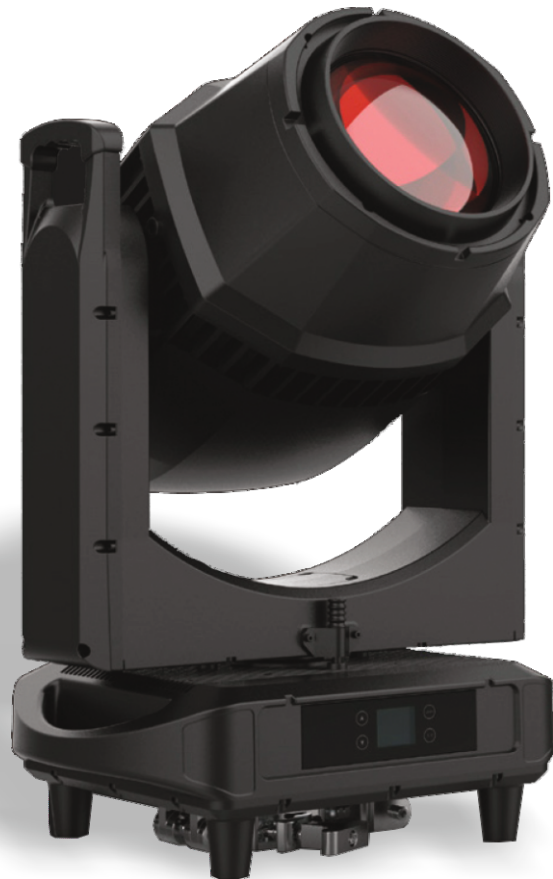

IP66 420W Beam

www.lbtpro.com / info@lbtpro.com

- OSRAM SIRIUS HRI 420W
- Life : 2000H
- 1.5° - 2° Beam Angle
- 7 Colour Rainbow

Technical Parameter

Voltage: AC100~240v, 50/60Hz
 Source: OSRAM SIRIUS HRI 420W
 Power consumption: 700W
 CT: 7600K
 Life: 2000H

Movement

Pan movement: 540° (16 bit)
 Tilt movement: 270° (16 bit)
 Advanced motion system:
 auto repositioning, fast,
 quiet and smooth

Colors

1 color wheels with 13 color + white
 bidirectional color rainbow can be created

Features

DMX channels: 16CH/21CH
 prism: 6 Linear prism + 16 facet prism,
 prism can be positioned
 Motorized Focus
 Strobe: variable from 1-25Hz or random
 Dimming: 0-100% linear dimming
 Beam angle: 1.5°-2°

Display

2.8 inch LCD display with English/
 Chinese menu
 Auto lock and flip
 Pan/ Tilt disengage (hold
 MENU and ENTER button)

Software

Upgrades: fast and convenient using
 Remote reset DMX address, fixture reset
 Sound control by DMX